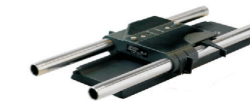

Bridge Plate BP-8, K2.47090.0