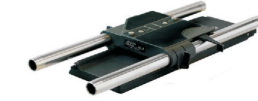

## Handgrip Set

**LBS-2 Handgrip Set** without on/off **K0.0000465**

Consists of:  
Handgrip without on/off switch K2.47861.0 (2x)  
Handgrip Extension long K2.47863.0 (2x)  
Lightweight Bridge Support, LBS-2 K2.66275.0 (1x)

## ALEXA Mini Mechanical Accessories

**MINI Adapter Plate MAP-1**, K2.0006334

**MINI Adapter Plate MAP-2**, K2.0006347

**Bridge Plate BP-8**, K2.47090.0

**Bridge Plate BP-9**, K2.47091.0

**Bridge Plate Adapter BPA-4**, K2.0006352